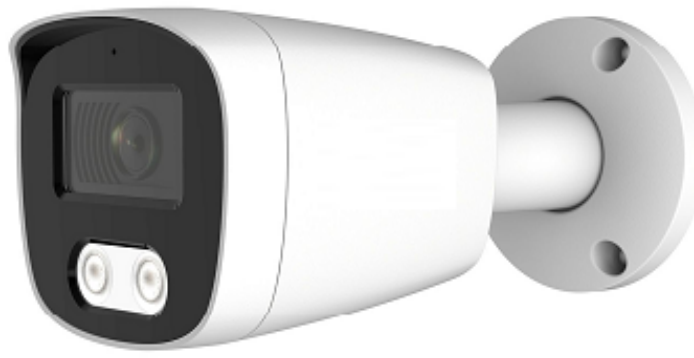

### SPECIFICATION

<b>Camera</b>	
Image Sensor	1/2.8" SONY Starvis Back-illuminated CMOS sensor
Resolution	5MP
Effective Pixels	2616 (H)*1964 (V)
Compression	H.264/H.264+/H.265/H.265+/JPEG/AVI
Audio Compression	G711A/U,AAC
TV System	PAL/NTSC
Electronic Shutter Time	Auto: 1/3-1/100000Sec
Minimum Illumination	Color: 0.006 Lux @ (F1.6, AGC ON),B/W: 0 Lux with IR
S/N Ratio	60dB
Scanning System	Progressive
Video Output	Network
Reset Button	Optional
<b>Lens</b>	
Focal Length & FOV	2.8 mm, horizontal FOV 107°, vertical FOV 57°, diagonal FOV 128° 3.6 mm, horizontal FOV 88°, vertical FOV 44°, diagonal FOV 105° 6 mm, horizontal FOV 54°, vertical FOV 29°, diagonal FOV 63°
Lens Type	Fixed focal lens, 2.8, 3.6, and 6 mm optional
Focus Control	Fixed
Aperture	F1.6
Pixels	5MP
<b>Night Vision</b>	
Infrared LED	42μ x 2PCS
Infrared Distance	25M
IR Status	Auto Control
IR Power On	Smart, Manual & Timed mode
<b>Network</b>	
Ethernet	RJ-45 (10/100Base-T)
Wireless	N/A
Protocol	TCP/IP,IPv4/v6, ICMP, HTTP, HTTPS, FTP, DHCP, DNS, DDNS, RTP, RTSP, RTCP ,PPPoE, NTP, SMTP, UDP, SNMP,Qos,802.1x
ONVIF	Support ONVIF 19.12(Profile S/T/G)
P2P	YES
POE	Internal, Support IEEE 802.3af
Video Delay	0.3S (Within the Lan)
Main Stream 1	2592*1944@30fp
Main Stream 2	2560*1440@30fp
Main Stream 3	1920*1080@30fps 1280*720@30fps
Sub Stream 1	1280*720@30fps
Sub Stream 2	720*480@30fps
Sub Stream 3	N/A
Tri Stream	N/A
IE Brower	IE8-11, Google Chrome, Firefox , Mac Safari
Smart Phone	iPhone, Android
<b>AI Function</b>	
Intelligent Analysis	Intrusion Detetion(based on human and Vehicle Detection), Line Cross Detetion(based on human and Vehicle Detection), Loiter Detetion, People Gather Detecion(based on human detection),Motion detection based on human detection
<b>Camera Features</b>	
Day/Night	Color/ B&W (IR-CUT )
Image Config	Saturation/Brightness/Contrast /Sharpness, Mirror, 3D NR , White Balance, Anti Flicker, Video Tampering,HLC
Full Color	N/A
Corridor Pattern	Support
Defog Mode	N/A
ROI	Support
BLC	Support
WDR	Support
Motion Detection	Support(support enable the detection based on human movement only)
Privacy Masking	3 Rectangular Zone
Recording Mode	NVR/CMS/Web
Language	Chinese Simplified, Chinese Traditional, English, Bulgarian, Polish, Arabic, German, Russian, French, Korean, Portuguese, Japanese, Turkish, Spanish, Hebrew, Italian,Nederlands,Czech, Vietnamese
<b>Interface</b>	
Audio	Optional 1 Built-in MIC
Alarm	N/A
SD Card Slot	Optional Internal, Support Max 1TB
RS485	N/A
<b>General</b>	
Housing	Metal , IP67
Anti-cut Bracket	NO
IR Cut Filter	YES
Operation Temperature	-20℃ ~ +60℃ RH95% Max
Storage Temperature	-20℃ ~ +60℃ RH95% Max
Power Source	DC12V±10%, 700mA
Dimension	70(W) x 67.5(H) x 169(L)mm
Weight	600g